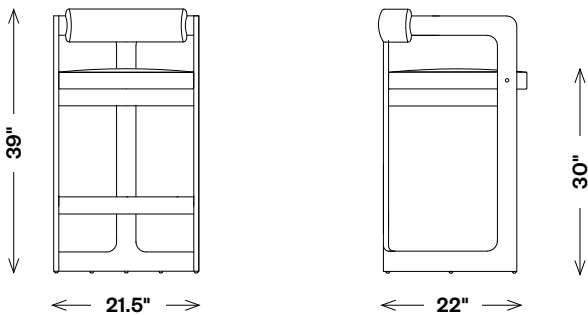

ZUMA BAR STOOL

FBA18011

Materials Shown

In Bubbly Bone With Natural Oak

Dimensions

Width: 21.5"

Depth: 22"

Height: 39"